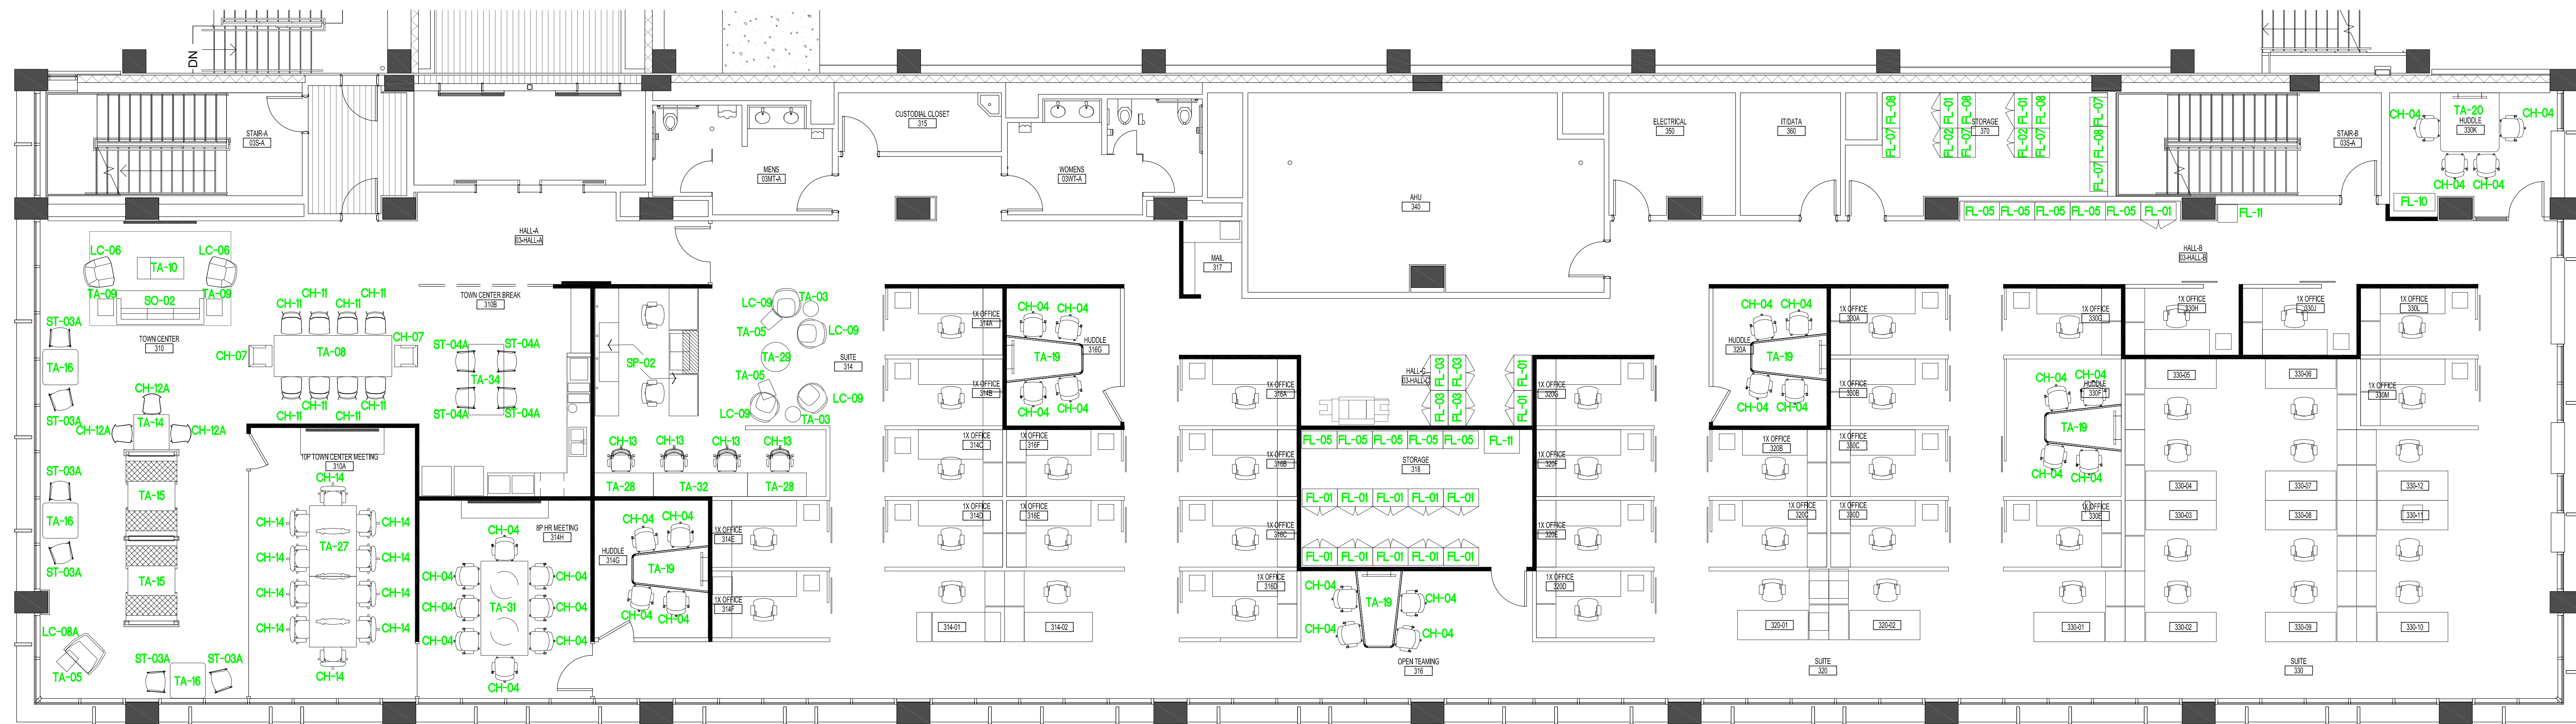

FURNITURE FLOOR PLAN

A1.1

LEVEL 1 FLOOR PLAN

14 FEBRUARY 2017

LEVEL 1 FURNITURE PLAN

Copyright ©2017 by Planning Design Research Corporation
Not for regulatory approval, permitting, or construction. Jack Andrew Patton, Texas No. 12628

RICE UNIVERSITY

Planning Design Research

2 Houston Center
909 Fannin Street, Floor 39
Houston, Texas 77010
713 739 9050 v
713 739 7246 f
www.pdrcorp.com

LEVEL 2 - CONTROLLER

FURNITURE FLOOR PLAN

A1.2
LEVEL 2 FLOOR PLAN
14 FEBRUARY 2017

LEVEL 3 - HR/ CONTROLLER/ RISK MANAGEMENT & INTERNAL AUDIT

FURNITURE FLOOR PLAN

A1.3

LEVEL 3 FLOOR PLAN

14 FEBRUARY 2017

LEVEL 3 FURNITURE PLAN

Copyright ©2017 by Planning Design Research Corporation
Not for regulatory approval, permitting, or construction. Jack Andrew Patton, Texas No. 12628

LEVEL 5 - DEVELOPMENT

FURNITURE FLOOR PLAN

A1.5
LEVEL 5 FLOOR PLAN
14 FEBRUARY 2017

LEVEL 5 FURNITURE PLAN
Copyright ©2017 by Planning Design Research Corporation
Not for regulatory approval, permitting, or construction. Jack Andrew Patton, Texas No. 12628