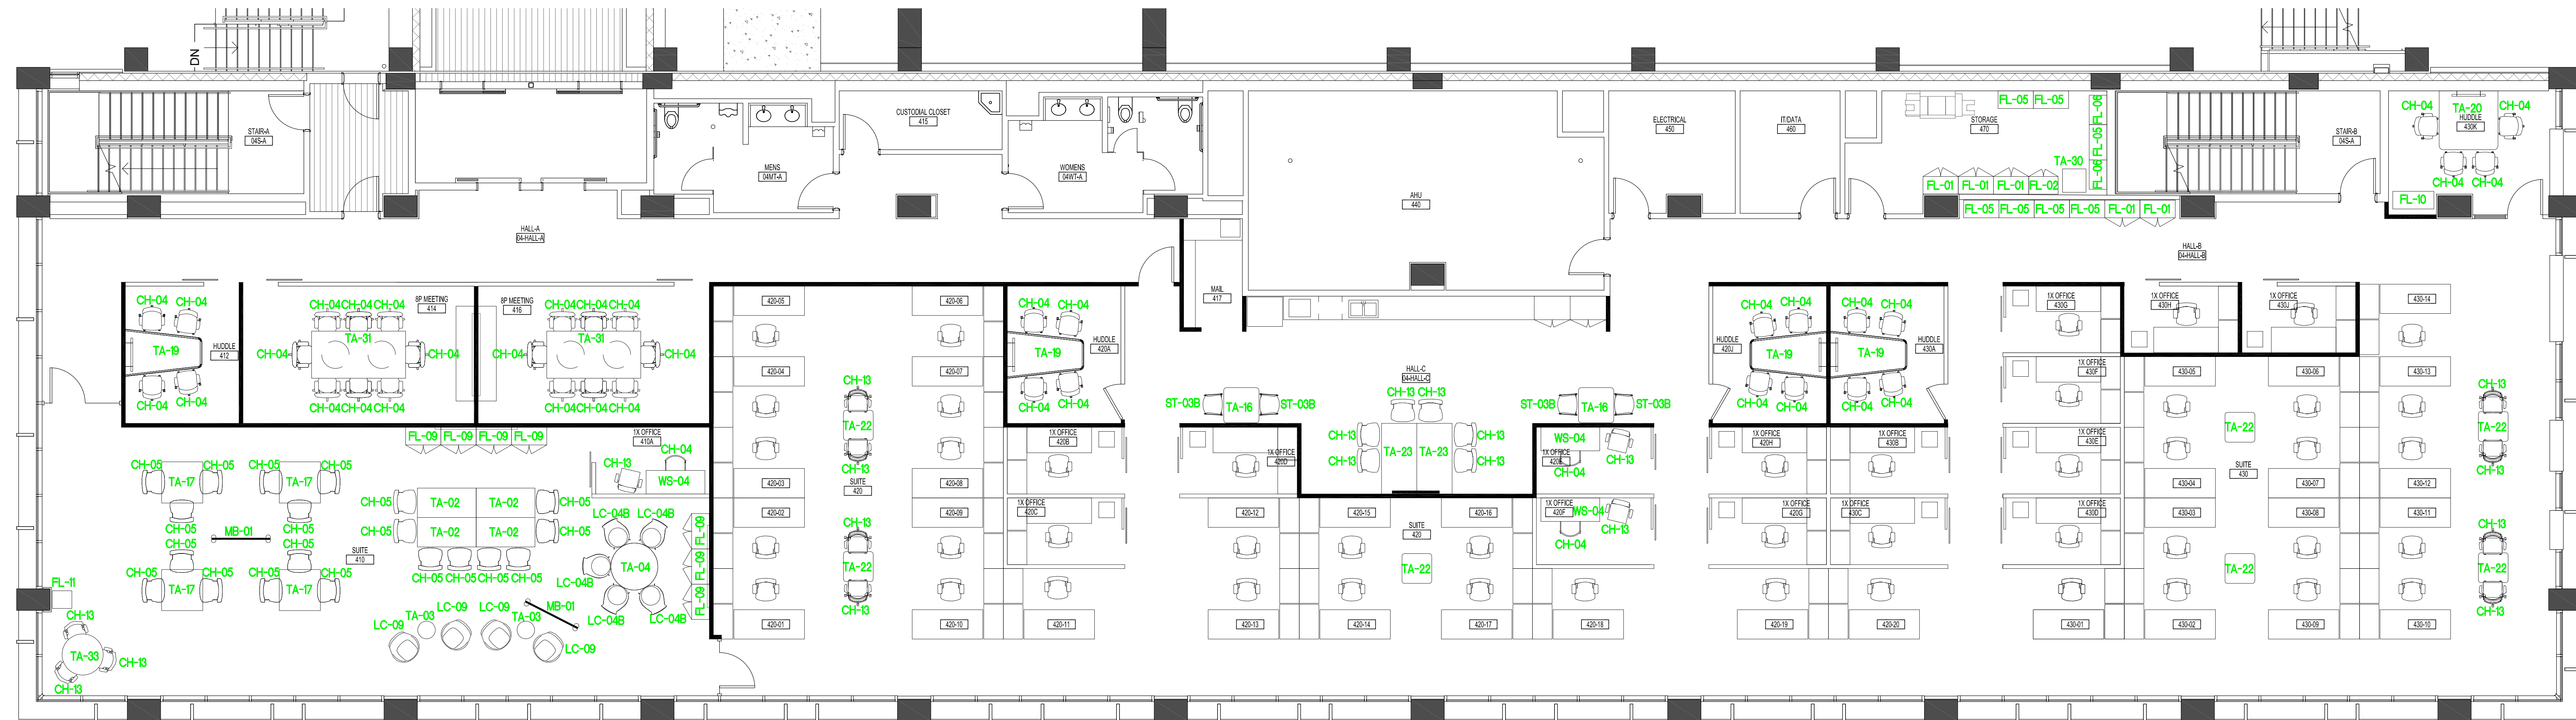

RICE UNIVERSITY

Planning Design Research

2 Houston Center
909 Fannin Street, Floor 39
Houston, Texas 77010
713 739 9050 v
713 739 7246 f
www.pdrcorp.com

LEVEL 2 - CONTROLLER

FURNITURE FLOOR PLAN

A1.2
LEVEL 2 FLOOR PLAN
14 FEBRUARY 2017

LEVEL 3 - HR/ CONTROLLER/ RISK MANAGEMENT & INTERNAL AUDIT

FURNITURE FLOOR PLAN

A1.3

LEVEL 3 FLOOR PLAN

14 FEBRUARY 2017

LEVEL 3 FURNITURE PLAN

Copyright ©2017 by Planning Design Research Corporation
Not for regulatory approval, permitting, or construction. Jack Andrew Patton, Texas No. 12628

RICE UNIVERSITY

Planning Design Research

2 Houston Center
909 Fannin Street, Floor 39
Houston, Texas 77010
713 739 9050 v
713 739 7246 f
www.pdrcorp.com

LEVEL 4 - DEVELOPMENT/OIT

FURNITURE FLOOR PLAN

A1.4
LEVEL 4 FLOOR PLAN
14 FEBRUARY 2017

LEVEL 5 - DEVELOPMENT

FURNITURE FLOOR PLAN

A1.5
LEVEL 5 FLOOR PLAN
14 FEBRUARY 2017

LEVEL 5 FURNITURE PLAN
Copyright ©2017 by Planning Design Research Corporation
Not for regulatory approval, permitting, or construction. Jack Andrew Patton, Texas No. 12628