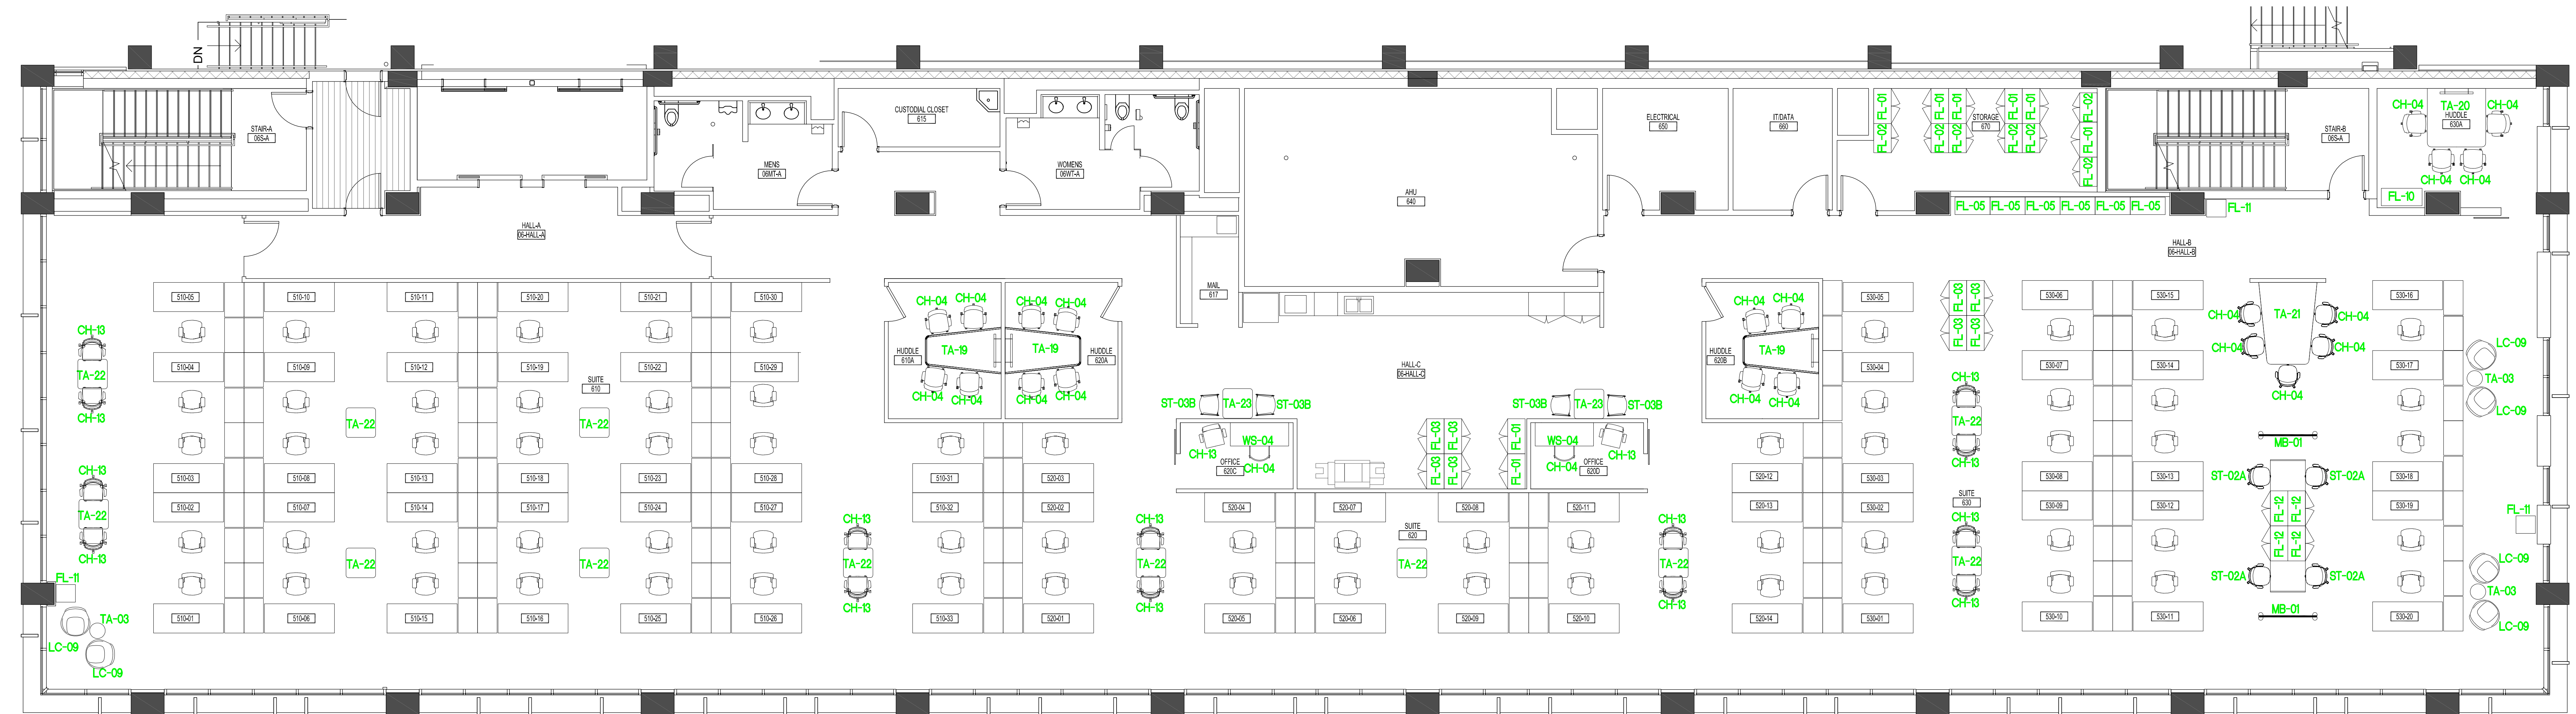

LEVEL 6 - DEVELOPMENT

FURNITURE FLOOR PLAN

RICE UNIVERSITY

A1.6

LEVEL 6 FLOOR PLAN

14 FEBRUARY 2017

LEVEL 6 FURNITURE PLAN

Copyright ©2017 by Planning Design Research Corporation
Not for regulatory approval, permitting, or construction. Jack Andrew Patton, Texas No. 12628

Planning Design Research

2 Houston Center
909 Fannin Street, Floor 39
Houston, Texas 77010
713 739 9050 v
713 739 7246 f
www.pdrcorp.com