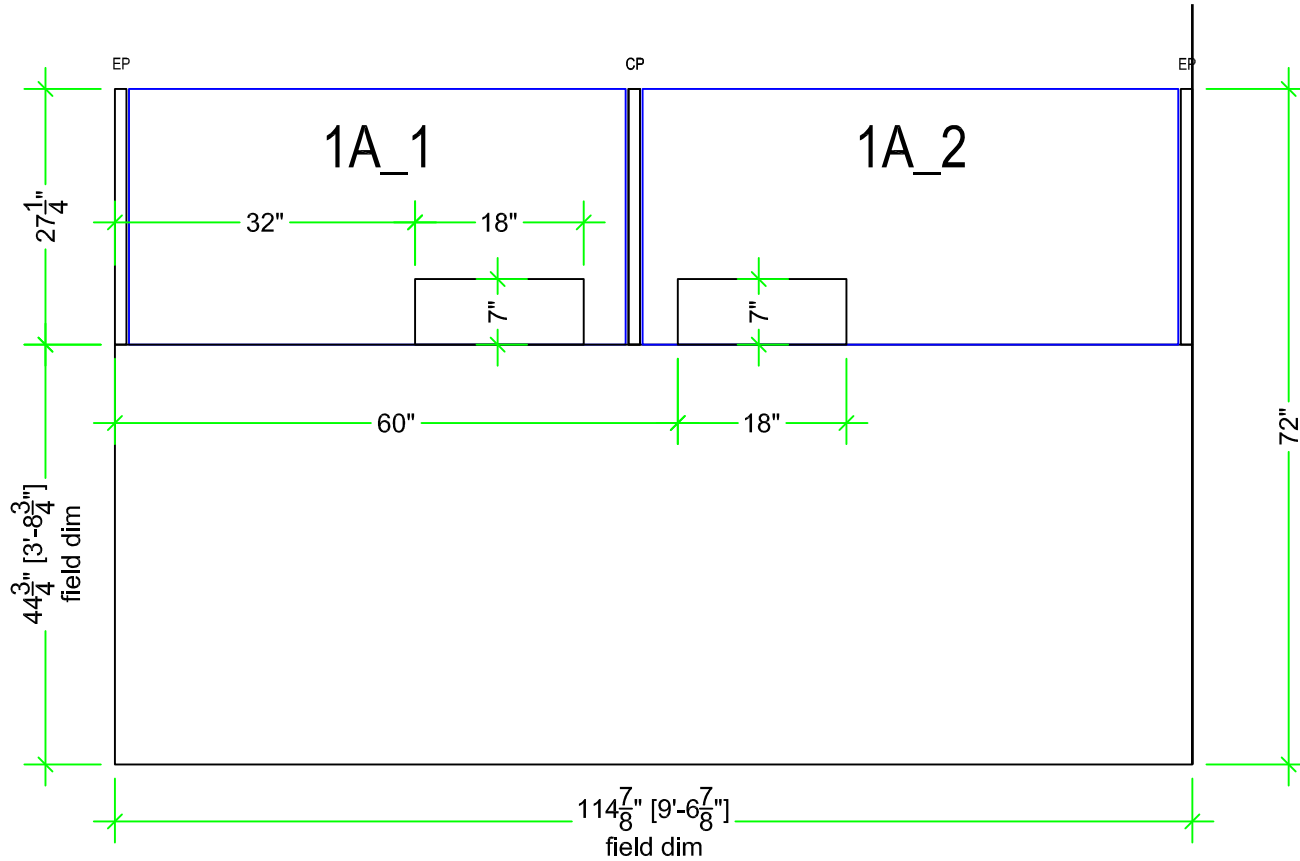

Required Specifications:

- 3/8"-1/2" Acrylic or Polycarbonate (clear) - specify which
- End Post & Center Posts: Aluminum with brushed finish
- Counter top Material: PLAM
- Wall Material: Painted Drywall
- Secured with minimal permanent fasteners for non-destructive removal in future.

OPEN

ATTACH  
TO WALL