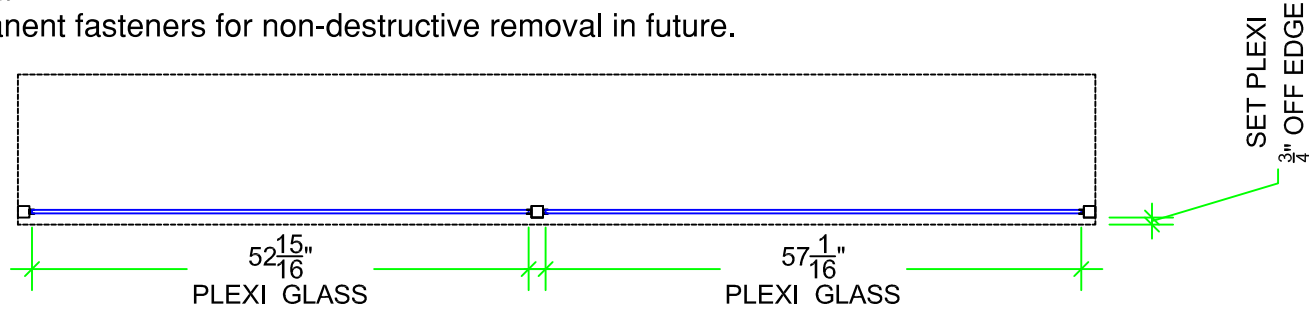

Required Specifications:

- 3/8"-1/2" Acrylic or Polycarbonate (clear) - specify which
- End Post & Center Posts: Aluminum with brushed finish
- Counter top Material: PLAM
- Wall Material: Painted Drywall
- Secured with minimal permanent fasteners for non-destructive removal in future.

OPEN

ATTACH  
TO WALL