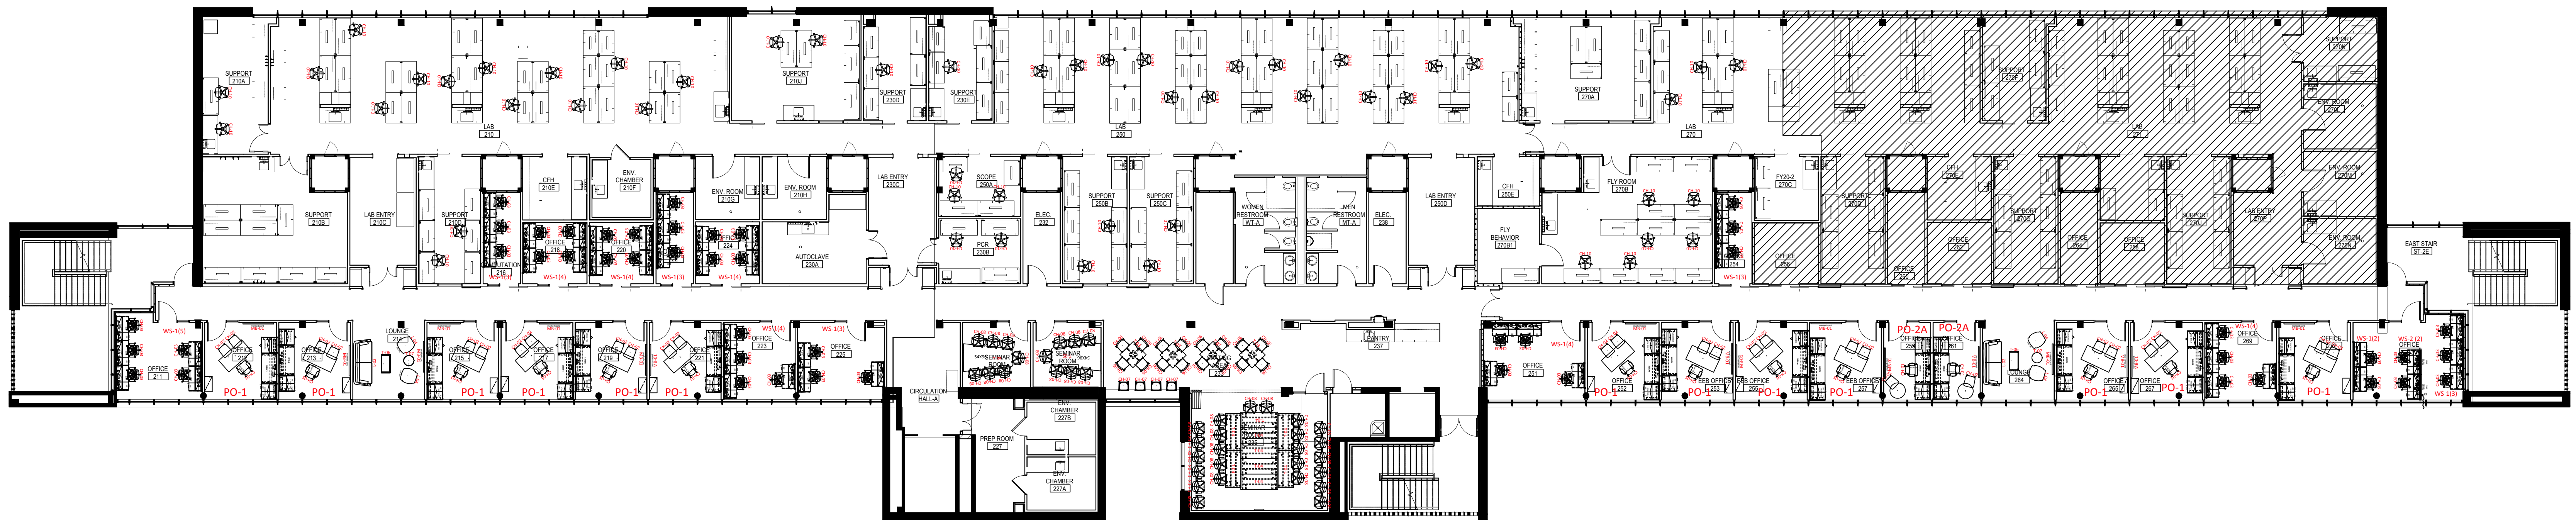

Rice University
MD Anderson Biology Building
LEVEL 1
3/32" = 1'-0"

Rice University
 MD Anderson Biology Building
 LEVEL 2